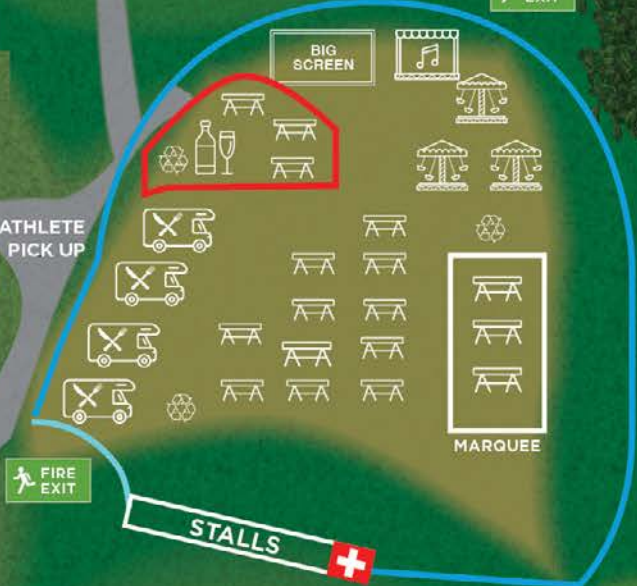

IT'S LIVE!
in Queensland

ATHLETES VILLAGE

ATHLETE PICK UP

TULLY SHOWGROUNDS

OFFICIAL 2019 LIVE SITE PLAN

MISSION BEACH
28KM

TULLY
600M

ENTRANCE/EXIT

Spectator Pick Up Point

Information Van

Registration

BUTLER ST

RUGBY FIELD

Rotary Club & Lions Club Breakfast

LEGEND

	HYDRATION STATION		KIDS ACTIVITIES		FURNITURE
	TOILETS		EXISTING FENCE LINE		LICENSED AREA (400 People)
	FOOD VENDORS		DISABLED TOILET		BIG SCREEN
	PARKING		EMERGENCY EXITS		MARQUEES
	STAGE		BAR		

IT'S LIVE!
in Queensland

ENTRANCE

74

75

78

80

79

MISSION BEACH
28KM

TULLY
600M

ATHLETES VILLAGE SITE MAP

TOILETS
SHOWERS

Powered by
ExperienceGo

IT'S LIVE!
in Queensland

TULLY LIVE SITE

OFFICIAL 2019 LIVE SITE PLAN

HYDRATION STATION	FOOD VENDORS	FURNITURE	MARQUEES
			<input type="checkbox"/>
TOILETS	STAGE	LICENSED AREA (400 People)	
RED BULL DJ TRUCK	DISABLED TOILET	COUNCIL FENCE	