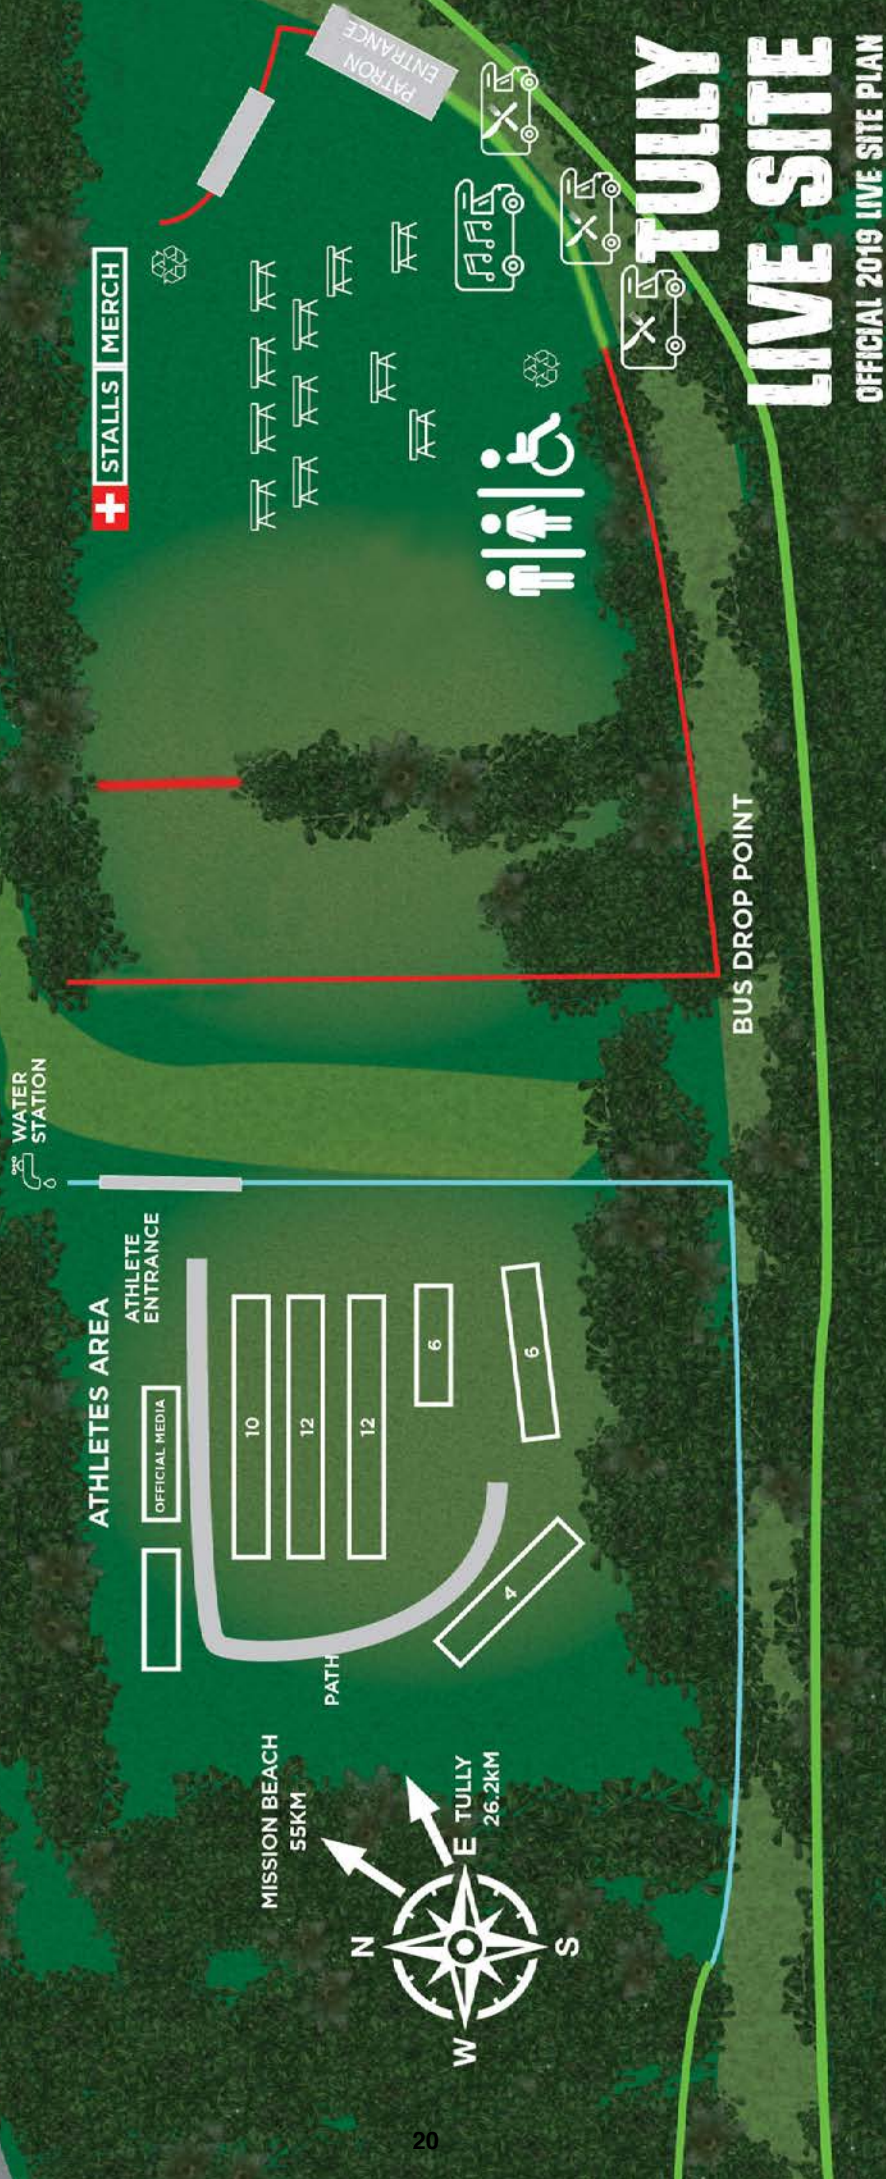

IT'S LIVE!
in Queensland

ATHLETES VILLAGE

ATHLETE PICK UP

TULLY SHOWGROUNDS

OFFICIAL 2019 LIVE SITE PLAN

MISSION BEACH
28KM

TULLY
600M

ENTRANCE/EXIT

Spectator Pick Up Point

Information Van

Registration

BUTLER ST

RUGBY FIELD

Rotary Club & Lions Club Breakfast

LEGEND

	HYDRATION STATION		KIDS ACTIVITIES		FURNITURE
	TOILETS		EXISTING FENCE LINE		LICENSED AREA (400 People)
	FOOD VENDORS		DISABLED TOILET		BIG SCREEN
	PARKING		EMERGENCY EXITS		MARQUEES
	STAGE		BAR		

IT'S LIVE!
in Queensland

ENTRANCE

74

75

78

80

79

MISSION BEACH
28KM

TULLY
600M

ATHLETES VILLAGE SITE MAP

TOILETS
SHOWERS

Powered by
ExperienceGo

IT'S LIVE!
in Queensland

TULLY LIVE SITE

OFFICIAL 2019 LIVE SITE PLAN

HYDRATION STATION	FOOD VENDORS	FURNITURE	MARQUEES
			<input type="checkbox"/>
TOILETS	STAGE	LICENSED AREA (400 People)	
RED BULL DJ TRUCK	DISABLED TOILET	COUNCIL FENCE	